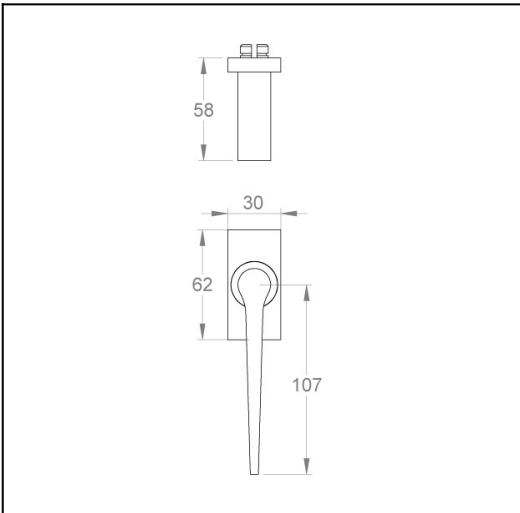

Gabriella on rectangular window rose

Product Code: GA-R55-SC

Description:

Minimal, sleek and aerodynamic in style, the Gabriella lever door handle mounted on a rectangular rose offers a simple yet effective feature in contemporary and classic interiors.

Dimensions:

Overall h138 x w30 x d58 mm (see line drawing download)

Finish:

Satin Chrome

<http://www.designerdoorware.com.au/catalogue/59359>

Line Drawings

As a generic representation of the product, Line Drawings are designed for general use only and may not reflect specifics for all product options such as individual functions or sizes etc.