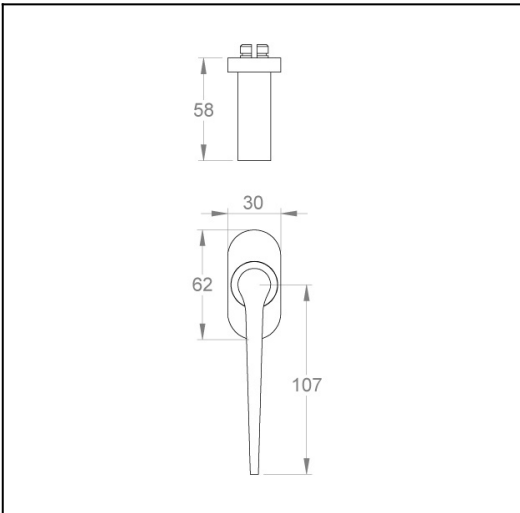

Gabriella on oval window rose

Product Code: GA-R15-SC

Description:

Minimal, sleek and aerodynamic in style, the Gabriella lever door handle mounted on an oval rose offers a simple yet effective feature in contemporary and classic interiors.

Dimensions:

Overall h138 x w30 x d58 mm (see line drawing download)

Finish:

Satin Chrome

<http://www.designerdoorware.com.au/catalogue/59358>

Line Drawings

As a generic representation of the product, Line Drawings are designed for general use only and may not reflect specifics for all product options such as individual functions or sizes etc.