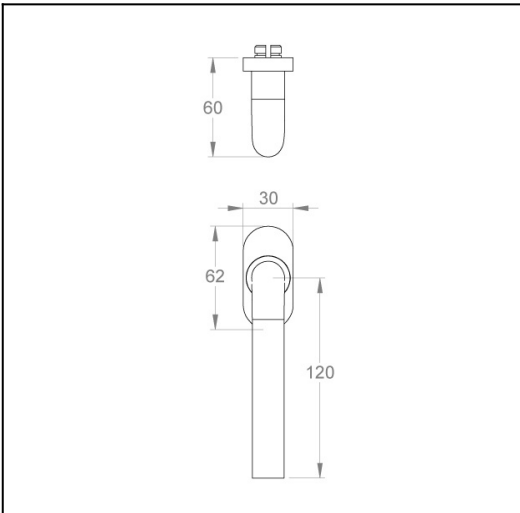

## Flinders on oval window rose

**Product Code:** FL-R15-SC

**Description:**

Inspired by 1920's Bauhaus furniture design with its clean tubular form, the Flinders mounted on an oval rose offers a simple yet effective feature in contemporary and classic interiors.

**Compliance:**  

**Dimensions:**

Overall h151 x w30 x d60 mm (see line drawing download)

**Finish:**

Satin Chrome

<http://www.designerdoorware.com.au/catalogue/59356>

**Line Drawings**

As a generic representation of the product, Line Drawings are designed for general use only and may not reflect specifics for all product options such as individual functions or sizes etc.