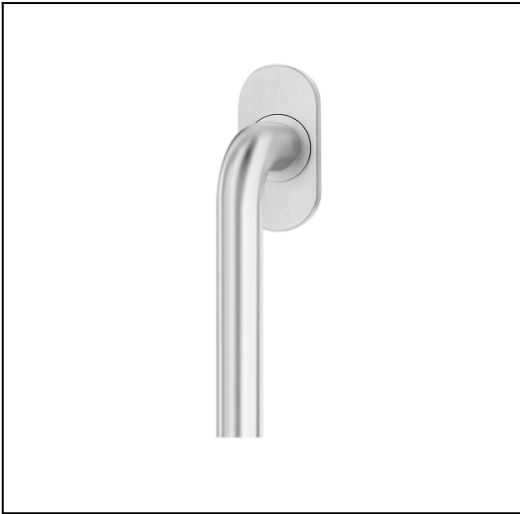

## Flinders on oval window rose

**Product Code:** FL-R15-SC

**Description:**

Inspired by 1920's Bauhaus furniture design with its clean tubular form, the Flinders mounted on an oval rose offers a simple yet effective feature in contemporary and classic interiors.

**Compliance:**  

**Dimensions:**

Overall h151 x w30 x d60 mm (see line drawing download)

**Finish:**

Satin Chrome

<http://www.designerdoorware.com.au/catalogue/59356>

**Line Drawings**

As a generic representation of the product, Line Drawings are designed for general use only and may not reflect specifics for all product options such as individual functions or sizes etc.