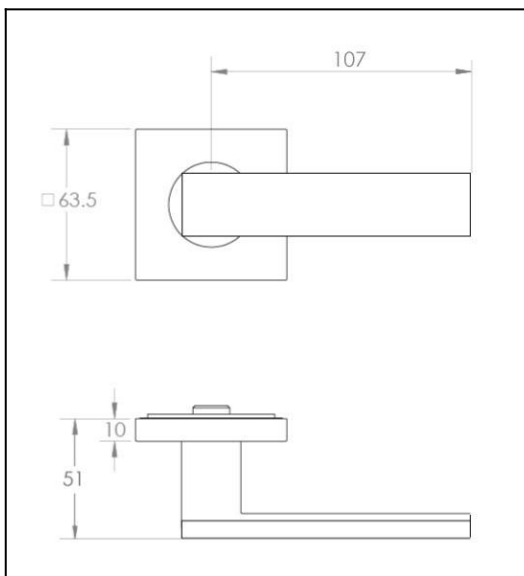

## Concrete Quad on 63mm Square Rose

**Product Code:** CQU-R70-SC-LGR

**Description:**

Bold and striking, the Concrete Quad contrasts raw and sumptuous finishes in its fervent exhibition of contemporary materiality. With a clean, sharp, linear silhouette - the Concrete Quad adds a modern touch to any door. The 63mm square rose has been specifically designed to suit doors with a 54mm  $\varnothing$  hole.

**Size Selected:**

Full set

**Material:**

Brass

**Dimensions:**

Overall h63 x w138 x d51 mm (see line drawing download)

**Finish:**

Satin Chrome

**Timber Finish:**

Luna Grey

**Door thickness:**

Suits from 32mm to 52mm door as standard. For thicker doors longer screws and spindles are available.

**Fixing:**

Through bolt fixing, fully concealed. Self adjusting spindle 7.6mm to 8mm. Fits any lock or latch.

### Line Drawings

As a generic representation of the product, Line Drawings are designed for general use only and may not reflect specifics for all product options such as individual functions or sizes etc.