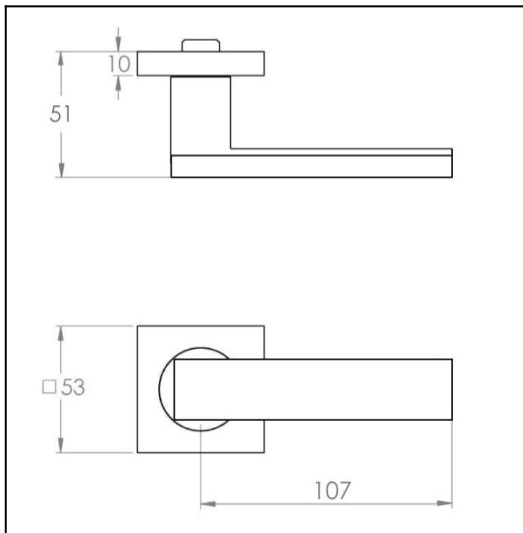

Concrete Quad on Square Rose

Product Code: CQU-R50-SC-LGR

Description:

Bold and striking, the Concrete Quad contrasts raw and sumptuous finishes in its fervent exhibition of contemporary materiality. With a clean, sharp, linear silhouette - the Concrete Quad on Square Rose adds a modern touch to any door.

Size Selected:

Full set

Material:

Brass

Dimensions:

Overall h53 x w133 x d51 mm (see line drawing download)

Finish:

Satin Chrome (Standard)

Timber Finish:

Luna Grey

Door thickness:

Suits from 32mm to 52mm door as standard. For thicker doors longer screws and spindles are available.

Fixing:

Through bolt fixing, fully concealed. Self adjusting spindle 7.6mm to 8mm. Fits any lock or latch.

<http://www.designerdoorware.com.au/catalogue/57916>

Line Drawings

As a generic representation of the product, Line Drawings are designed for general use only and may not reflect specifics for all product options such as individual functions or sizes etc.