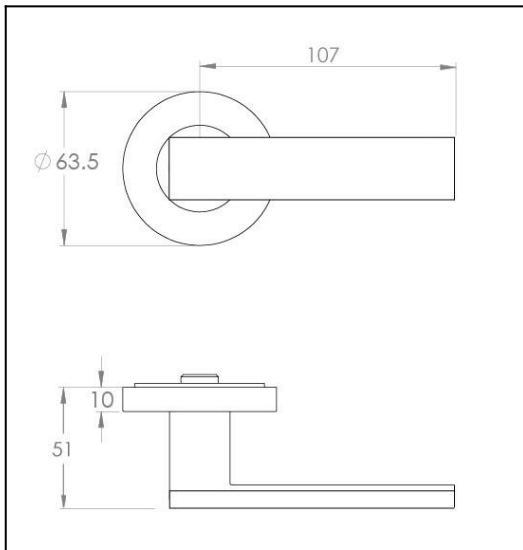

Concrete Quad on 63mm DIA Round Rose

Product Code: CQU-R20-SC-LGR

Description:

Bold and striking, the Concrete Quad contrasts raw and sumptuous finishes in its fervent exhibition of contemporary materiality. With a clean, sharp, linear silhouette - the Concrete Quad adds a modern touch to any door. The 63mm \varnothing round rose has been specifically designed to suit doors with a 54mm \varnothing hole.

Size Selected:

Full set

Material:

Brass

Dimensions:

Overall h63 x w138 x d51 mm (see line drawing download)

Finish:

Satin Chrome

Timber Finish:

Luna Grey

Door thickness:

Suits from 32mm to 52mm door as standard. For thicker doors longer screws and spindles are available.

Fixing:

Through bolt fixing, fully concealed. Self adjusting spindle 7.6mm to 8mm. Fits any lock or latch.

<http://www.designerdoorware.com.au/catalogue/57917>

Line Drawings

As a generic representation of the product, Line Drawings are designed for general use only and may not reflect specifics for all product options such as individual functions or sizes etc.