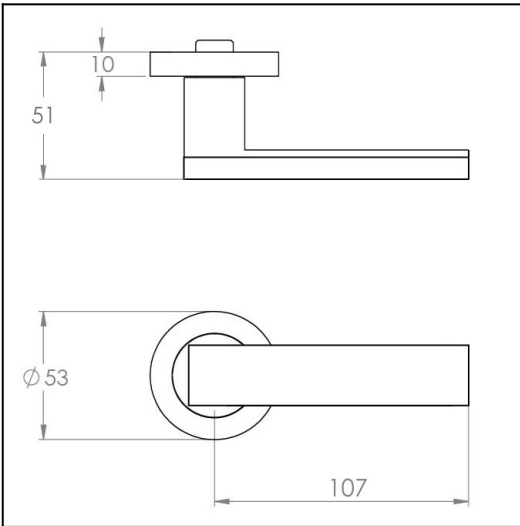

Concrete Quad on Round Rose

Product Code: CQU-R10-SC-LGR

Description:

Bold and striking, the Concrete Quad contrasts raw and sumptuous finishes in its fervent exhibition of contemporary materiality. With a clean, sharp, linear silhouette - the Concrete Quad on Round Rose adds a modern touch to any door.

Size Selected:

Full set

Material:

Brass

Dimensions:

Overall h53 x w133 x d51 mm (see line drawing download)

Finish:

Satin Chrome

Timber Finish:

Luna Grey

Door thickness:

Suits from 32mm to 52mm door as standard. For thicker doors longer screws and spindles are available.

Fixing:

Through bolt fixing, fully concealed. Self adjusting spindle 7.6mm to 8mm. Fits any lock or latch.

<http://www.designerdoorware.com.au/catalogue/57915>

Line Drawings

As a generic representation of the product, Line Drawings are designed for general use only and may not reflect specifics for all product options such as individual functions or sizes etc.