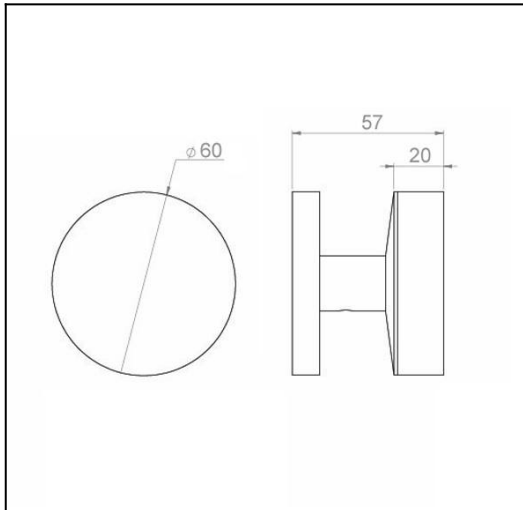

Concrete Niki on Round Rose

Product Code: CNK-R05-SC-LGR

Description:

Bold and striking, the Concrete Quad contrasts raw and sumptuous finishes in its fervent exhibition of contemporary materiality. With enchanting simplicity - the Concrete Niki on Round Rose adds a captivating touch to any door.

Size Selected:

Full set

Material:

Brass

Dimensions:

Overall h60 x w60 x d55 (see line drawing download)

Finish:

Satin Chrome

Timber Finish:

Luna Grey

Fixing:

Through bolt fixing, fully concealed. Self adjusting spindle 7.6mm to 8mm. Fits any lock or latch.

<http://www.designerdoorware.com.au/catalogue/57925>

Line Drawings

As a generic representation of the product, Line Drawings are designed for general use only and may not reflect specifics for all product options such as individual functions or sizes etc.