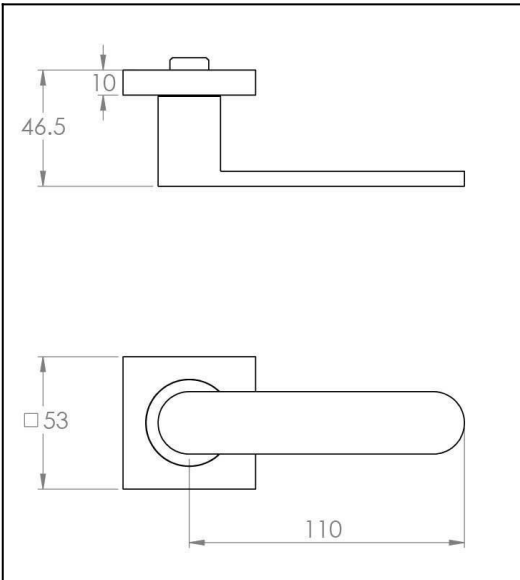

## Club on Square Rose

**Product Code:** CL-R50-SC

**Description:**

Design pedigree inherited from the Duo and Quad range gives this Club lever soft contours and bold lines that add a sophisticated look to any doors.

**Compliance:**    

**Size Selected:**

Full set

**Material:**

Brass

**Dimensions:**

Overall h53 x w136.5 x d46.5 mm (see line drawing download)

**Finish:**

Satin Chrome

**Door thickness:**

Suits from 32mm to 52mm door as standard. For thicker doors longer screws and spindles are available.

**Fixing:**

Through bolt fixing, fully concealed. Self adjusting spindle 7.6mm to 8mm. Fits any lock or latch.

<http://www.designerdoorware.com.au/catalogue/46499>

**Line Drawings**

As a generic representation of the product, Line Drawings are designed for general use only and may not reflect specifics for all product options such as individual functions or sizes etc.