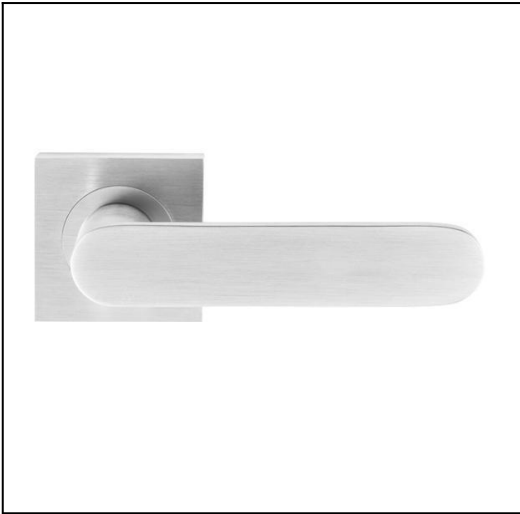

## Club on Square Rose

**Product Code:** CL-R50-SC

**Description:**

Design pedigree inherited from the Duo and Quad range gives this Club lever soft contours and bold lines that add a sophisticated look to any doors.

**Compliance:**    

**Size Selected:**

Full set

**Material:**

Brass

**Dimensions:**

Overall h53 x w136.5 x d46.5 mm (see line drawing download)

**Finish:**

Satin Chrome

**Door thickness:**

Suits from 32mm to 52mm door as standard. For thicker doors longer screws and spindles are available.

**Fixing:**

Through bolt fixing, fully concealed. Self adjusting spindle 7.6mm to 8mm. Fits any lock or latch.