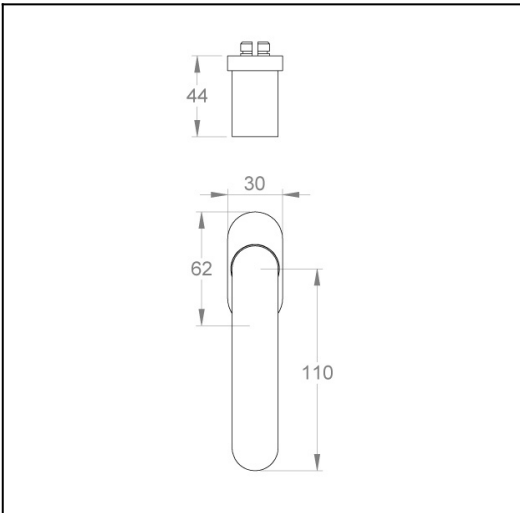

## Club on oval window rose

**Product Code:** CL-R15-SC

**Description:**

Inheriting design pedigree from the Duo and Quad range, the Club lever blends soft contours with bold lines to add a sophisticated look to your doors. Mounted on an oval rose offers a simple yet effective feature in contemporary and classic interiors.

**Dimensions:**

Overall h141 x w30 x d44 mm (see line drawing download)

**Finish:**

Satin Chrome

<http://www.designerdoorware.com.au/catalogue/59354>

**Line Drawings**

As a generic representation of the product, Line Drawings are designed for general use only and may not reflect specifics for all product options such as individual functions or sizes etc.