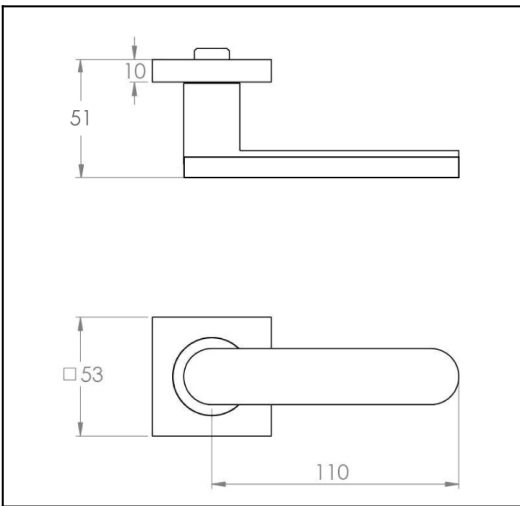

Concrete Club on Square Rose

Product Code: CCL-R50-SC-LGR

Description:

Bold and striking, the Concrete Club contrasts raw and sumptuous finishes in its fervent exhibition of contemporary materiality. A meticulous fusion of bold lines and soft contours ensures the Concrete Club on Square Rose adds a sophisticated touch to any door.

Size Selected:

Full set

Material:

Brass

Dimensions:

Overall h53 x w136 x d51 mm (see line drawing download)

Finish:

Satin Chrome

Timber Finish:

Luna Grey

Door thickness:

Suits from 32mm to 52mm door as standard. For thicker doors longer screws and spindles are available.

Fixing:

Through bolt fixing, fully concealed. Self adjusting spindle 7.6mm to 8mm. Fits any lock or latch.

<http://www.designerdoorware.com.au/catalogue/57906>

Line Drawings

As a generic representation of the product, Line Drawings are designed for general use only and may not reflect specifics for all product options such as individual functions or sizes etc.