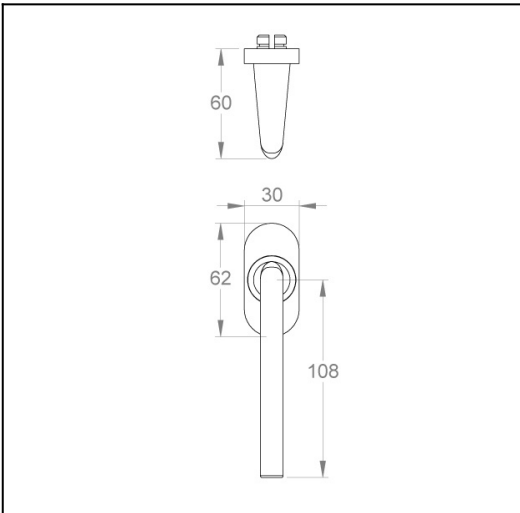

Catalina on oval window rose

Product Code: CA-R15-SC

Description:

An elegant, modern and clean-cut design, the Catalina lever door handle mounted on an oval rose offers a simple yet effective feature in contemporary and classic interiors.

Dimensions:

Overall h139 x w30 x d60 mm (see line drawing download)

Finish:

Satin Chrome

<http://www.designerdoorware.com.au/catalogue/59352>

Line Drawings

As a generic representation of the product, Line Drawings are designed for general use only and may not reflect specifics for all product options such as individual functions or sizes etc.