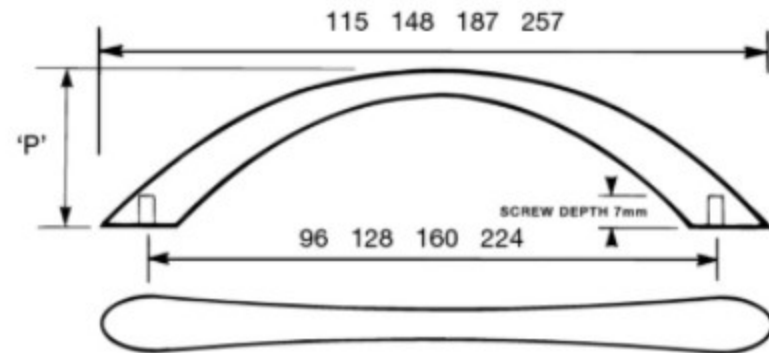

Material:	Die-cast Zinc		
Article number:	S396 / reference C / colour		
			
A	C	P	W
115	96	28	10
148	128	30	12
187	160	30	12
257	224	36	14
Colours available:	Brushed Nickel (BRN) Gunmetal (GM) Polished Chrome (PC) Satin Chrome (SAT)		

Gunmetal in 96mm and 128mm only