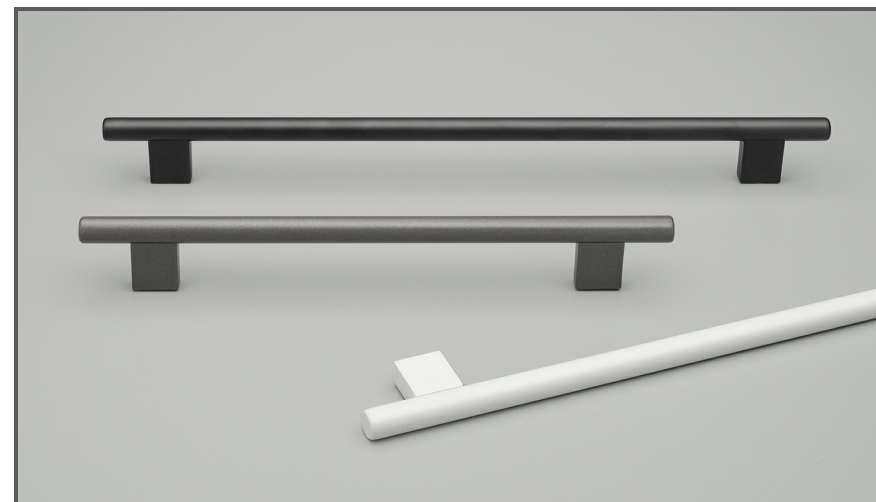

Sydney Head Office Phone: (02) 9542 4991
 Sydney Head Office Fax: (02) 9542 4662
 Brisbane 0400 494 368
 Melbourne 0409 578 885
 Auckland: 021 964 600
 Email: sales@kethy.com

Material:	Stainless Steel		
Article Number:	PS330/ reference C / colour		
A	C	P	W
224	160	34	12
256	192	34	12
352	288	34	12
Colours available:	White (WT#3) Graphite (GRAP#3) Black Matt (MBK#8)		