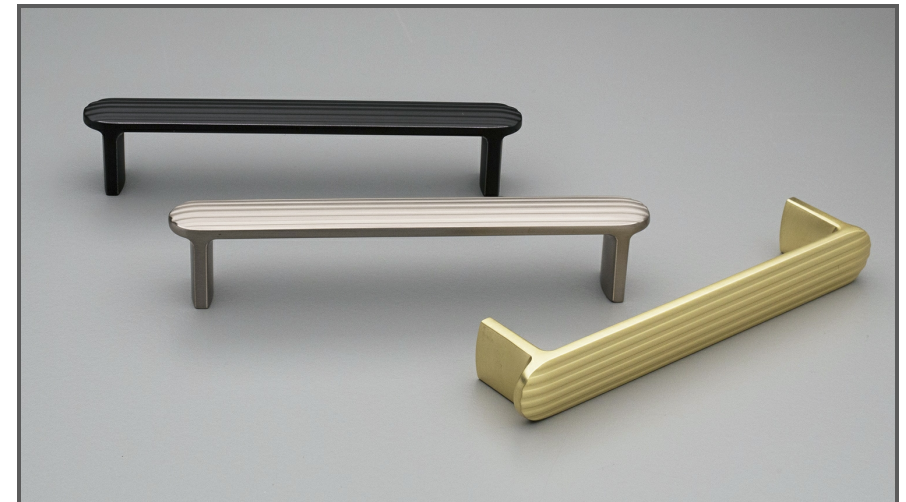

Sydney Head Office Phone: (02) 9542 4991
 Sydney Head Office Fax: (02) 9542 4662
 Brisbane 0400 494 368
 Melbourne 0409 578 885
 Auckland: 021 964 600
 Email: sales@kethy.com

Material:	Die-cast Zinc		
Article Number:	L864 / reference C / colour		
			
A	C	P	W
147	128	29	20
Colours available:		Matt Black #7 (MBK#7) Stainless Effect (SE) Brushed Gold (GO)	