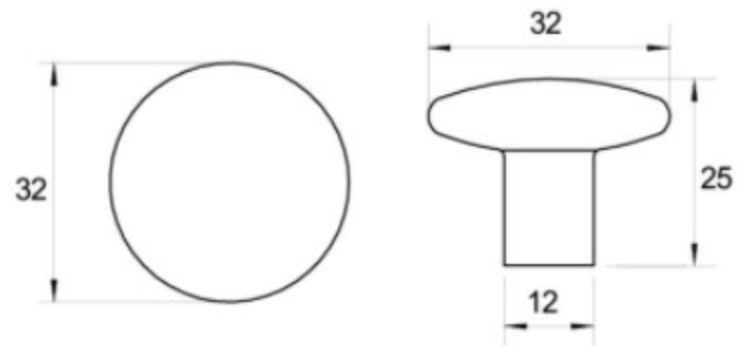

Material:	Timber		
Article number:	L4479 / reference A / colour		
 A 32	 C N/A	 P 25	 W 32
Colours available:	Black Stain (BKS) Oak (OAK) Walnut (WN) - MATCHING HANDLE L7866		

Timber is a natural material, colour variations can occur between products and over time.