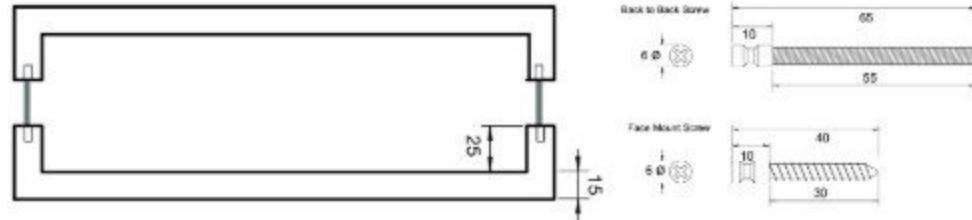

Material:	Stainless Steel Tube		
Article number:	E5083 / reference C / colour		
			
A	C	P	W
207	192	40	15
303	288	40	15
399	384	40	15
Colours available:	Polished Stainless (PS) Satin Stainless (SS)		

Stainless steel back to back or face mounting handles ideal for internal or cupboard doors. Available with face mounting or back-to-back fittings, please specify at time of order.