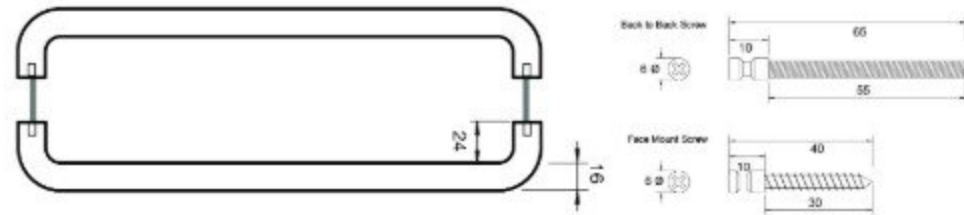

Material:	Stainless Steel Tube		
Article number:	E5082 / reference C / colour		
			
A	C	P	W
207	192	40	16
303	288	40	16
399	384	40	16
Colours available:	Polished Stainless (PS) Satin Stainless (SS)		

Stainless steel back to back or face mounting handles ideal for internal or cupboard doors. Available with face mounting or back-to-back fittings, please specify at time of order.