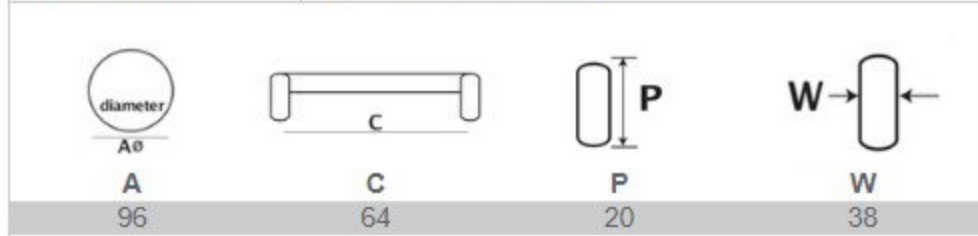

Material:	Die-cast Zinc
Article number:	D369 / reference C / colour

Colours available:	Matt Black (MBK) : Antique Pewter (AP) Rustic Brass (RB) : Matt Nickel (MN) Polished Chrome (PC) Satin Chrome (SAT)
--------------------	--