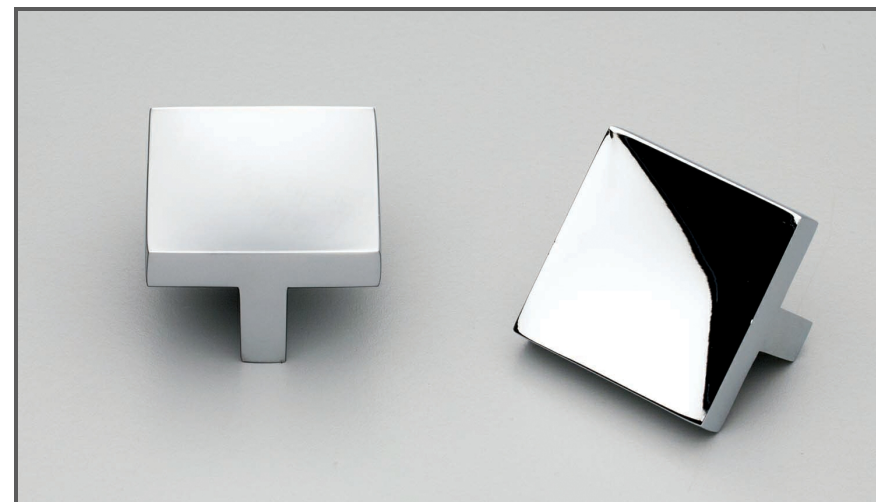

Sydney Head Office Phone: (02) 9542 4991
 Sydney Head Office Fax: (02) 9542 4662
 Brisbane 0400 494 368
 Melbourne 0409 578 885
 Auckland: 021 964 600
 Email: sales@kethy.com

Material:	Die-cast Zinc		
Article Number:	D365 / reference A / colour		
A	C	P	W
40	32	25	40
60	32	28	60
Colours available:	Polished Chrome (PC)		