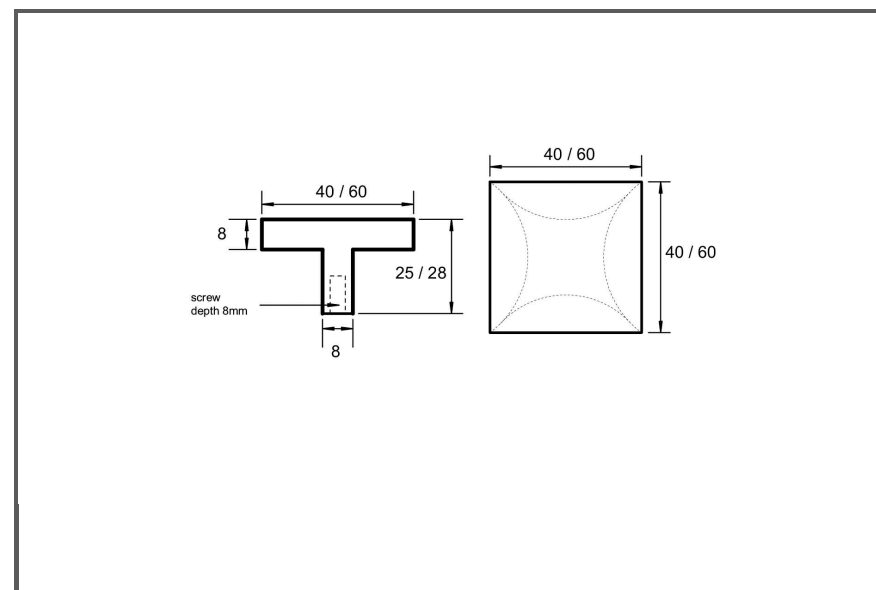

Sydney Head Office Phone: (02) 9542 4991
 Sydney Head Office Fax: (02) 9542 4662
 Brisbane 0400 494 368
 Melbourne 0409 578 885
 Auckland: 021 964 600
 Email: sales@kethy.com

Material:	Die-cast Zinc		
Article Number:	D365 / reference A / colour		
A	C	P	W
40	32	25	40
60	32	28	60
Colours available:	Polished Chrome (PC)		